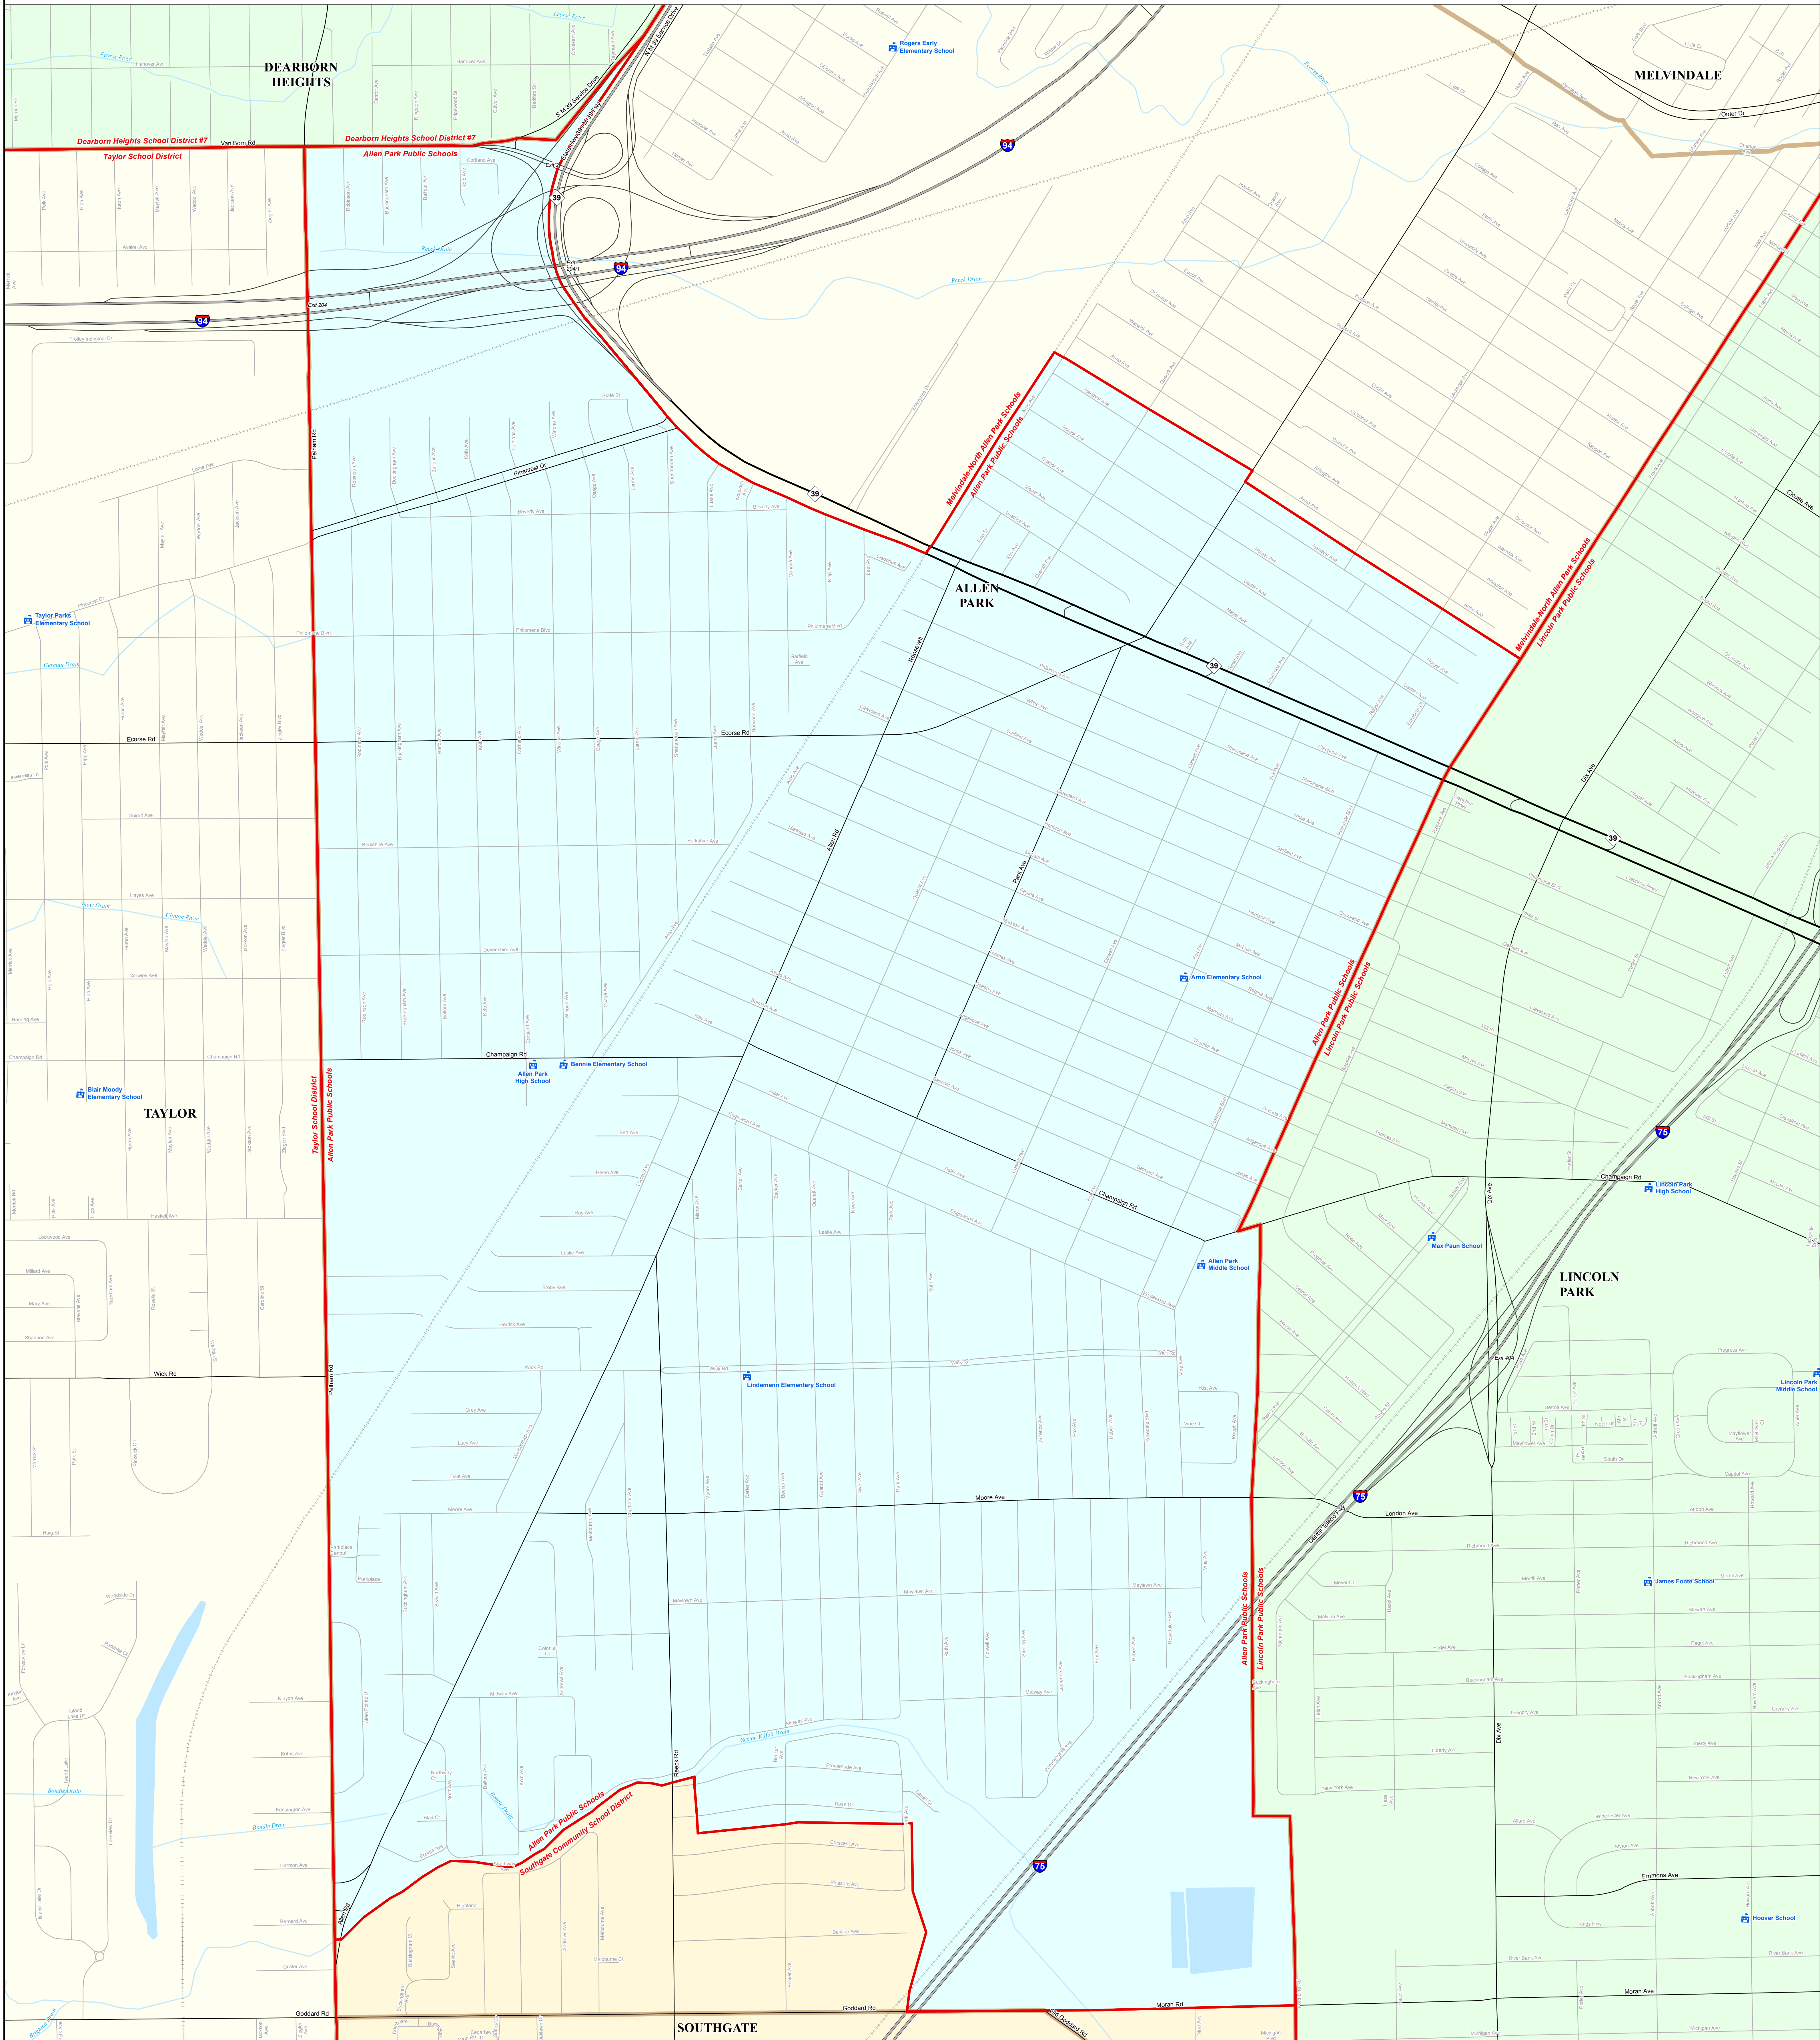

ALLEN PARK PUBLIC SCHOOLS

Wayne RESA

*Note: Non K-12 School Districts identified with Asterisk (*) in Name

11/14/13

Legend - School District - County - City - Township - Village - Census Designated Place - School - Water Feature - River, Stream, or Drain - Railroad - Freeway - Primary Road - Local Road	Legend - Unincorporated Place - Water Feature - River, Stream, or Drain - Railroad - Freeway - Primary Road - Local Road

Source: Michigan Geographic Framework, v13a